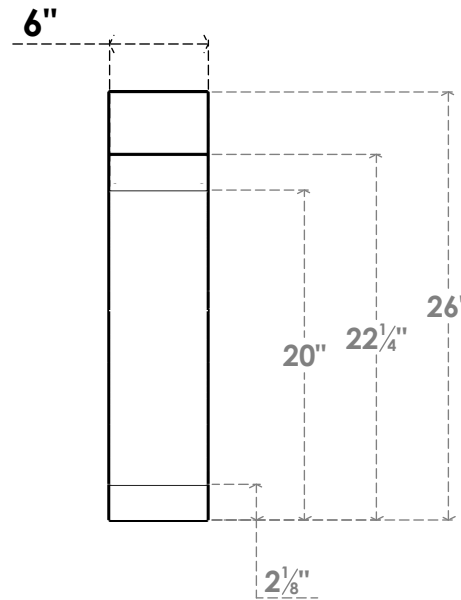

ITEM NUMBER: BRCPC060X22000X26000LEC

6"W X 22"D X 26"H LEGACY ARCHITECTURAL GRADE PVC CLOSED KNEE BRACE

SIDE PROFILE

FRONT PROFILE

ISOMETRIC

EKENA MILLWORK
2300 WEST MAIN ST.
CLARKSVILLE, TX 75426
TOLL FREE: 866-607-0453
WWW.EKENAMILLWORK.COM

NOTES

1. INSTALLATION TO BE COMPLETED IN ACCORDANCE WITH MANUFACTURER'S SPECIFICATIONS.
2. DRAWING MAY NOT BE TO SCALE
3. THIS DRAWING IS INTENDED FOR DESIGN AND PLANNING PURPOSES ONLY.
4. ALL INFORMATION CONTAINED HEREIN WAS CURRENT AT THE TIME OF DEVELOPMENT BUT MUST BE REVIEWED AND APPROVED BY THE PRODUCT MANUFACTURER TO BE CONSIDERED ACCURATE.
5. ARCHITECTURAL GRADE PVC PRODUCTS ARE MADE FROM EXPANDED CELLULAR PVC AND COME NATURALLY WHITE BUT MAY BE PAINTED