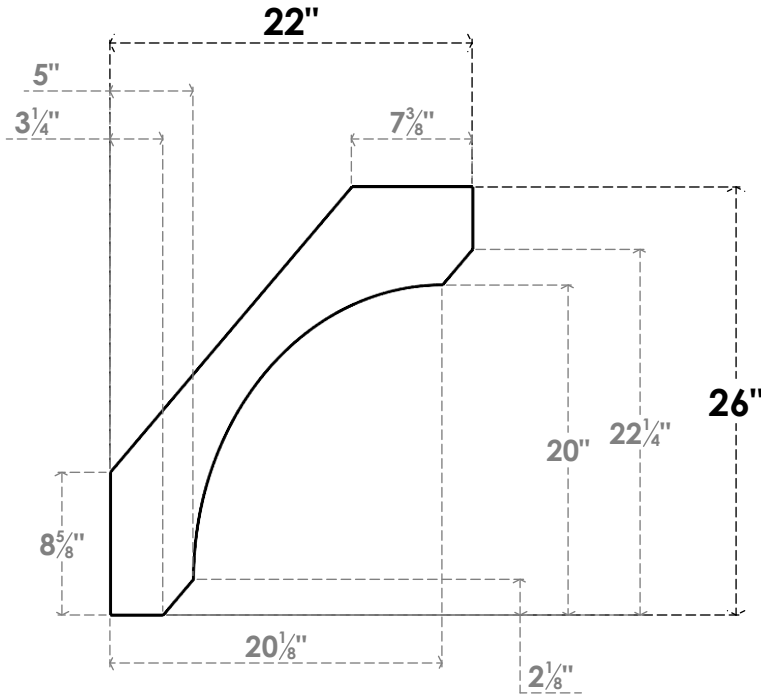

ITEM NUMBER: BRCPC060X22000X26000LEC

6"W X 22"D X 26"H LEGACY ARCHITECTURAL GRADE PVC CLOSED KNEE BRACE

SIDE PROFILE

FRONT PROFILE

ISOMETRIC

EKENA MILLWORK
2300 WEST MAIN ST.
CLARKSVILLE, TX 75426
TOLL FREE: 866-607-0453
WWW.EKENAMILLWORK.COM